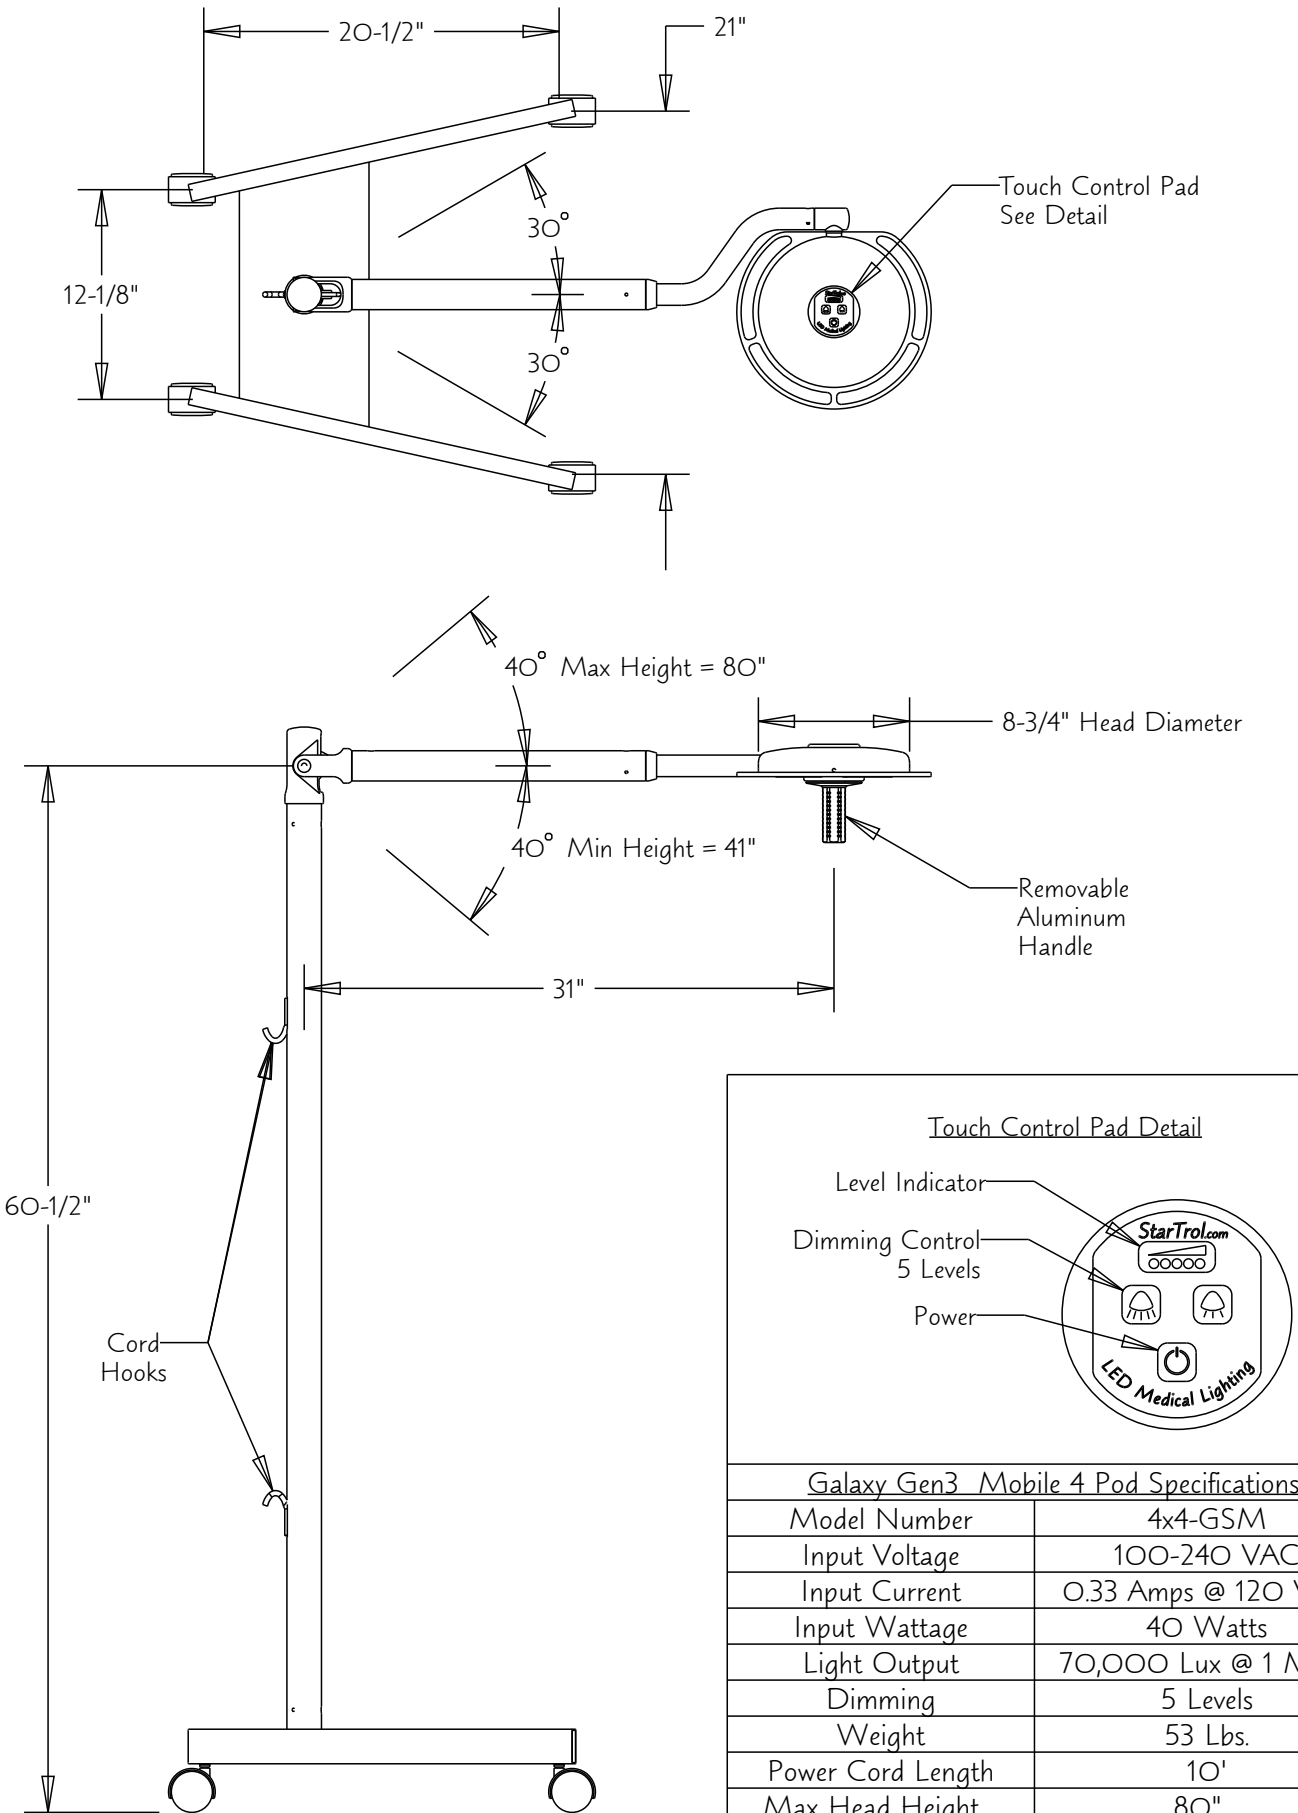

Galaxy Gen 3 4-Pod Mobile Stand Light

Touch Control Pad Detail

Level Indicator
Dimming Control
5 Levels
Power
LED Medical Lighting
StarTrol.com

<u>Galaxy Gen3 Mobile 4 Pod Specifications</u>	
Model Number	4x4-GSM
Input Voltage	100-240 VAC
Input Current	0.33 Amps @ 120 VAC
Input Wattage	40 Watts
Light Output	70,000 Lux @ 1 Meter
Dimming	5 Levels
Weight	53 Lbs.
Power Cord Length	10'
Max Head Height	80"
Min Head Height	41"