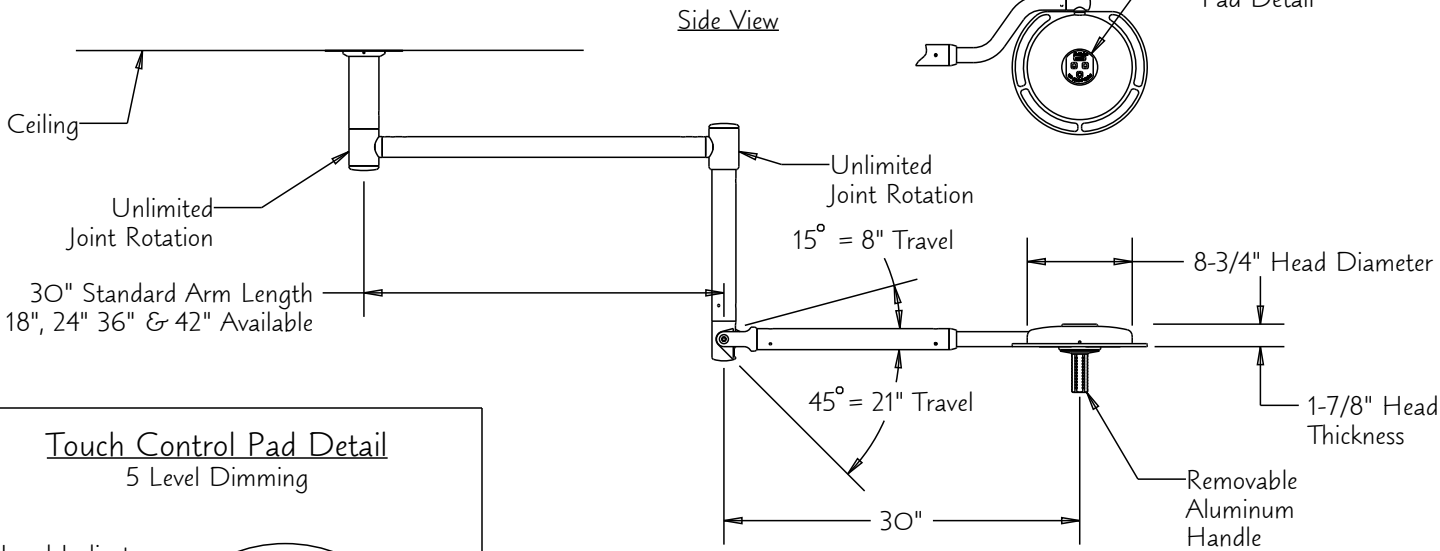

# Typical Drop Ceiling Install Galaxy Gen 3 Single 4-Pod Light

## Touch Control Pad Detail 5 Level Dimming

### Galaxy Gen3 4-Pod Single Specifications

Model Number	4x4-GS1
Input Voltage	100-240 VAC
Input Current	0.33 Amps @ 120 VAC
Input Wattage	40 Watts
Light Output	70,000 Lux @ 1 Meter
Moment Load	70 ft-lbs
Max Weight	49 Lbs.
Min. Ceiling Height	93" @ 80" Pivot Hgt.
Max. Ceiling Height	148" @ 80" Pivot Hgt.