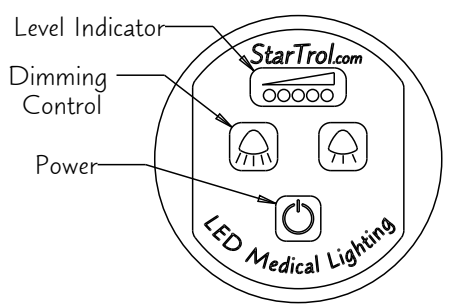

# Typical Drop Ceiling Install Galaxy Gen 3 Single 4-Pod Light

## Touch Control Pad Detail 5 Level Dimming

### Galaxy Gen3 4-Pod Single Specifications

Model Number	4x4-GS1
Input Voltage	100-240 VAC
Input Current	0.33 Amps @ 120 VAC
Input Wattage	40 Watts
Light Output	70,000 Lux @ 1 Meter
Moment Load	70 ft-lbs
Max Weight	49 Lbs.
Min. Ceiling Height	93" @ 80" Pivot Hgt.
Max. Ceiling Height	148" @ 80" Pivot Hgt.