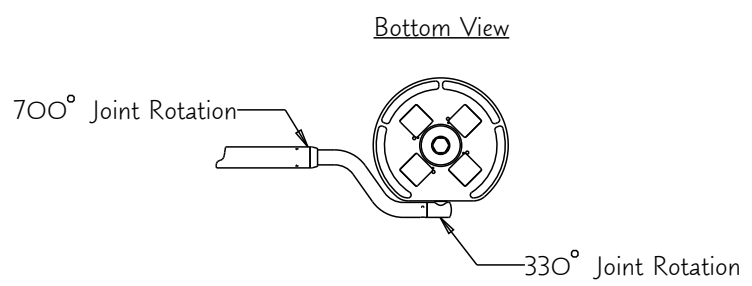

# Typical Drop Ceiling Install Galaxy Gen 3 Single 4-Pod Light

## Touch Control Pad Detail 5 Level Dimming

### Galaxy Gen3 4-Pod Single Specifications

Model Number	4x4-GS1
Input Voltage	100-240 VAC
Input Current	0.33 Amps @ 120 VAC
Input Wattage	40 Watts
Light Output	70,000 Lux @ 1 Meter
Moment Load	70 ft-lbs
Max Weight	49 Lbs.
Min. Ceiling Height	93" @ 80" Pivot Hgt.
Max. Ceiling Height	148" @ 80" Pivot Hgt.