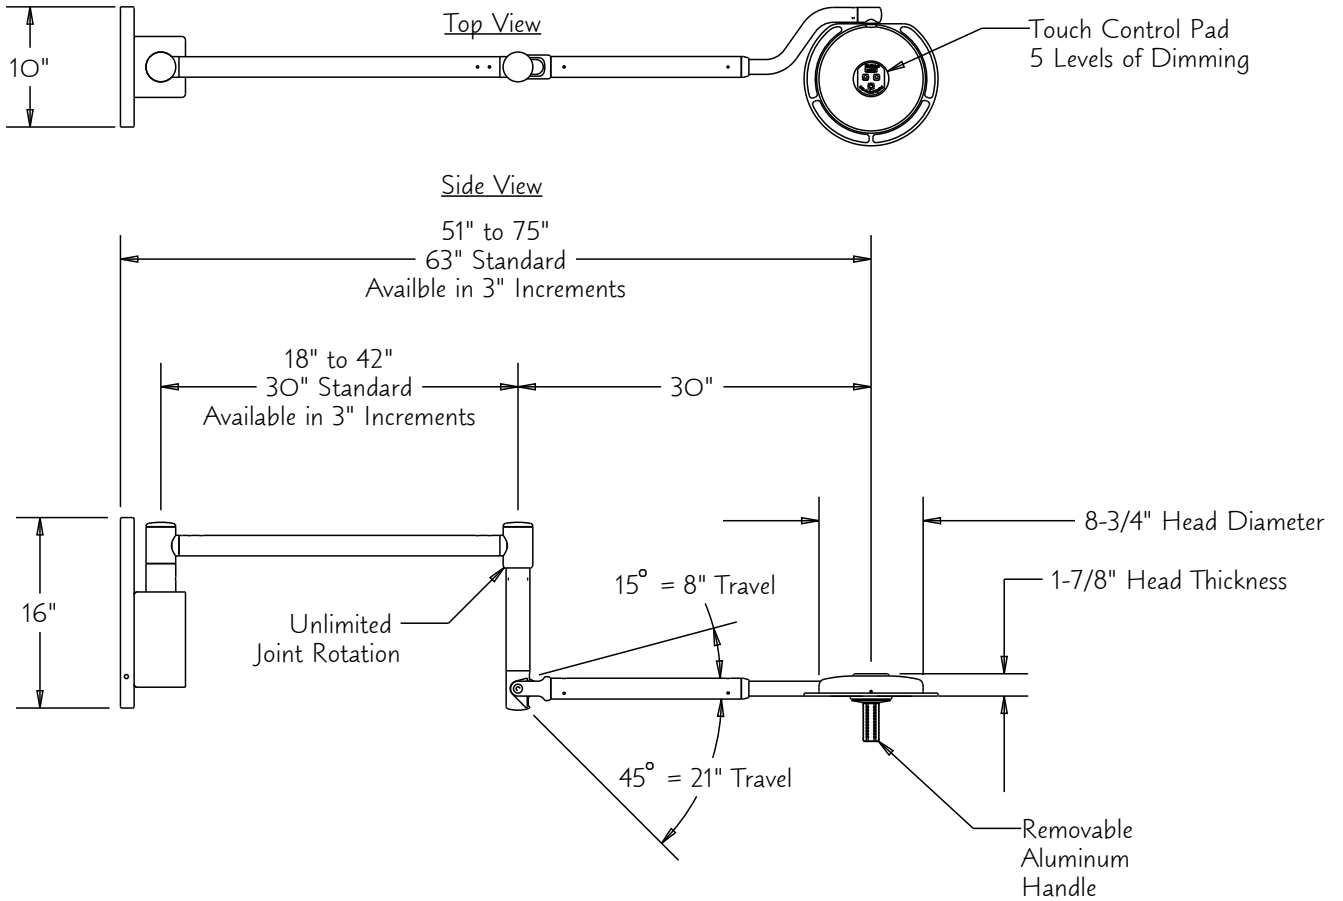

Galaxy Gen 3 Wall Mounted 4-Pod Light

Touch Control Pad Detail 5 Level Dimming

Notes:

1. Customer is responsible for consulting with structural engineer to determine structural backing and hardware.
2. Electrical connections to be completed by licensed electrical contractor in compliance with all local codes.
3. Light can be equipped with cord or hard wired.

Galaxy Gen3 4- Pod Specifications

Model Number	4x4-GSW
Input Voltage	100-240 VAC
Input Current	0.33 Amps @ 120 VAC
Input Wattage	40 Watts
Light Output	70,000 Lux @ 1 Meter
Dimming	5 Level Touch Sense
Weight	46 Lbs.

Mounting Bracket

Typical Mounting Dimensions for 80" Pivot Height