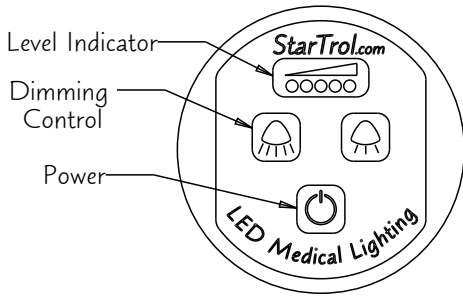

Galaxy Gen 3 Wall Mounted 4-Pod Light

Touch Control Pad Detail 5 Level Dimming

Notes:

1. Customer is responsible for consulting with structural engineer to determine structural backing and hardware.
2. Electrical connections to be completed by licensed electrical contractor in compliance with all local codes.
3. Light can be equipped with cord or hard wired.

Galaxy Gen3 4- Pod Specifications

Model Number	4x4-GSW
Input Voltage	100-240 VAC
Input Current	0.33 Amps @ 120 VAC
Input Wattage	40 Watts
Light Output	70,000 Lux @ 1 Meter
Dimming	5 Level Touch Sense
Weight	46 Lbs.