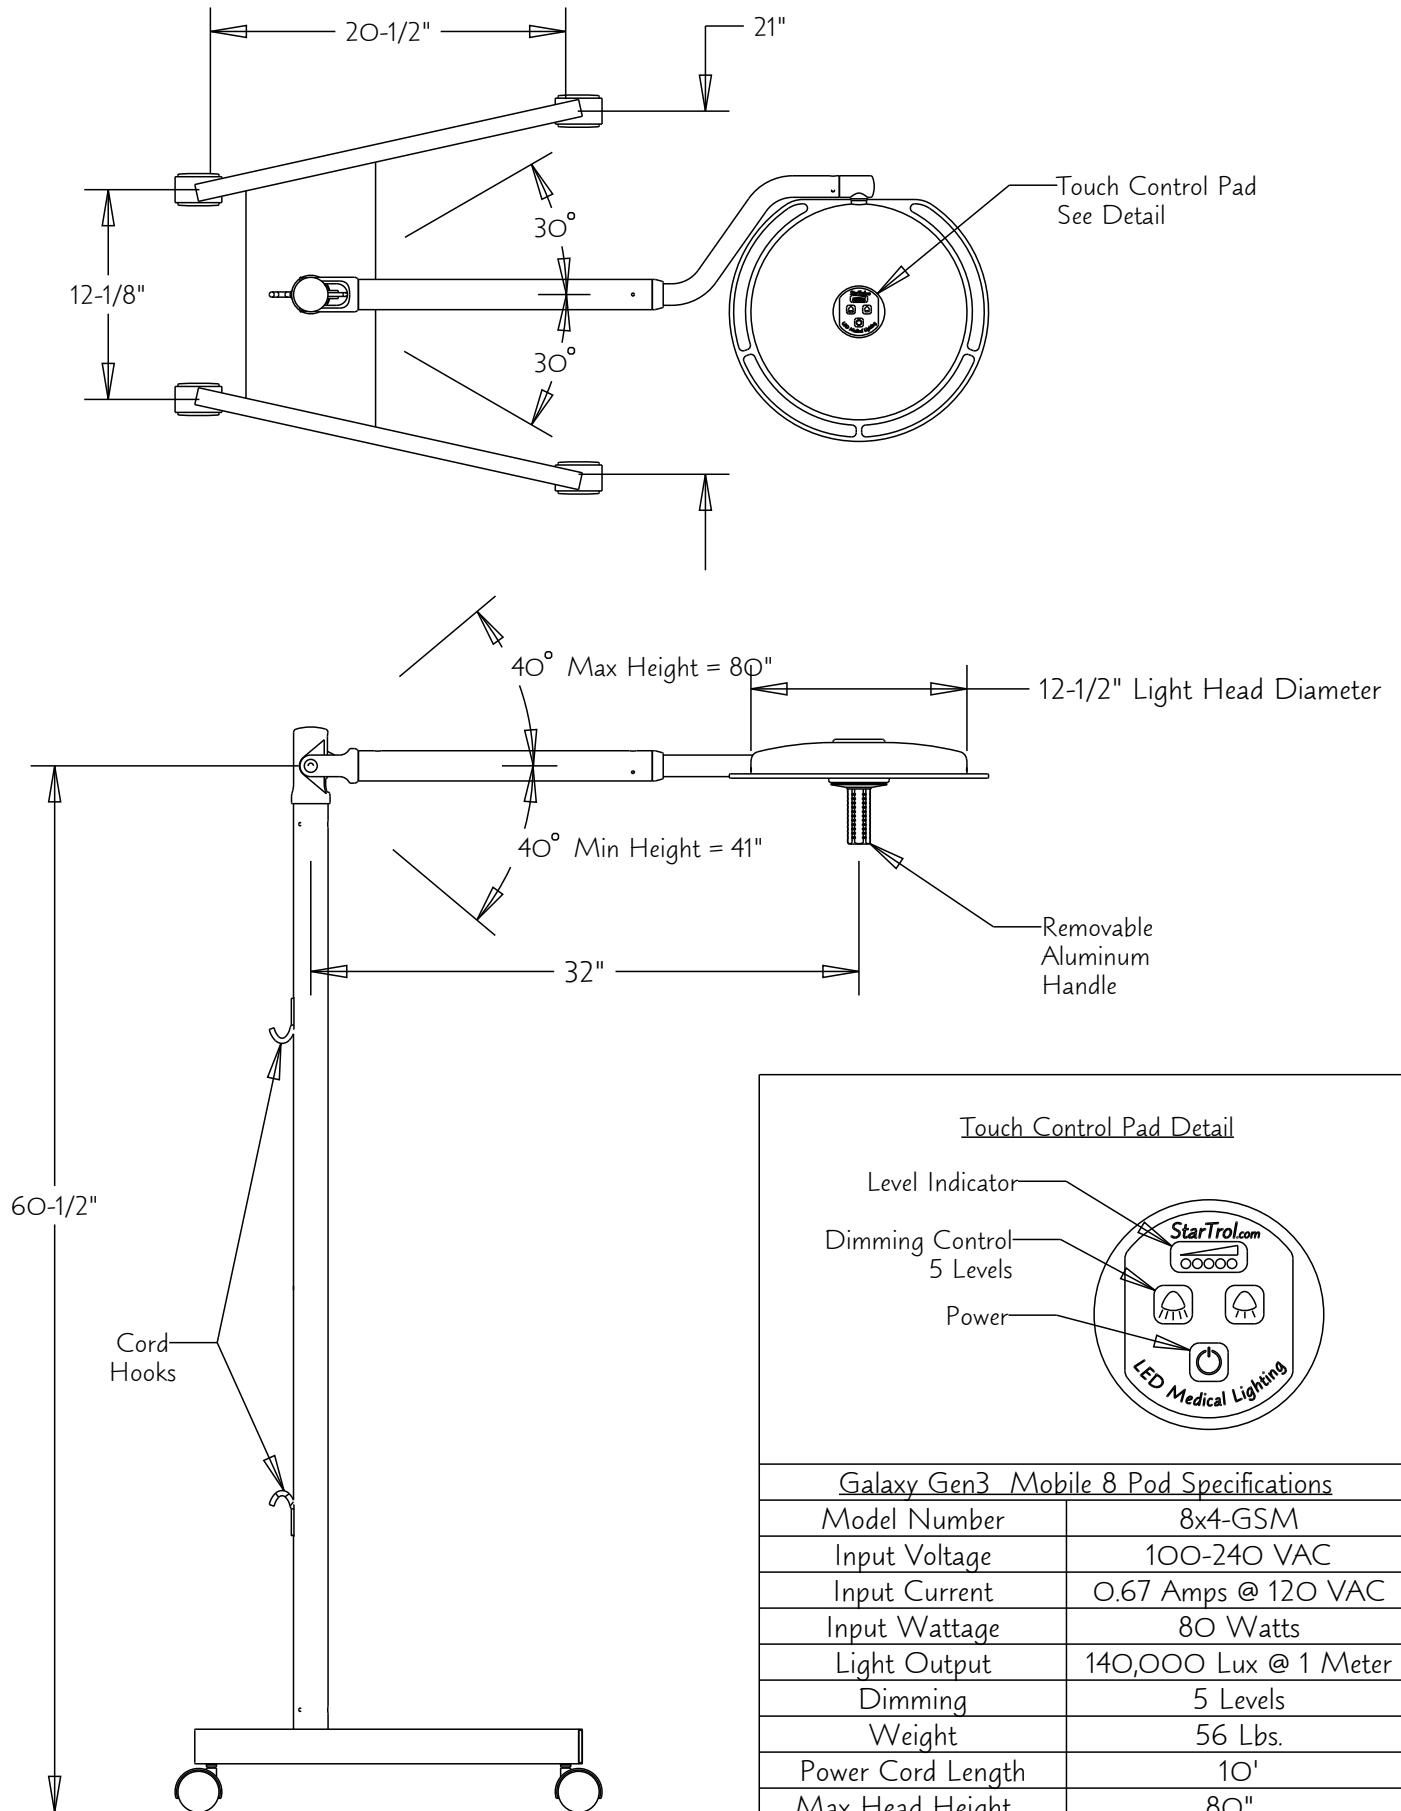

Galaxy Gen 3 8-Pod Mobile Stand Light

Galaxy Gen3 Mobile 8 Pod Specifications	
Model Number	8x4-GSM
Input Voltage	100-240 VAC
Input Current	0.67 Amps @ 120 VAC
Input Wattage	80 Watts
Light Output	140,000 Lux @ 1 Meter
Dimming	5 Levels
Weight	56 Lbs.
Power Cord Length	10'
Max Head Height	80"
Min Head Height	41"