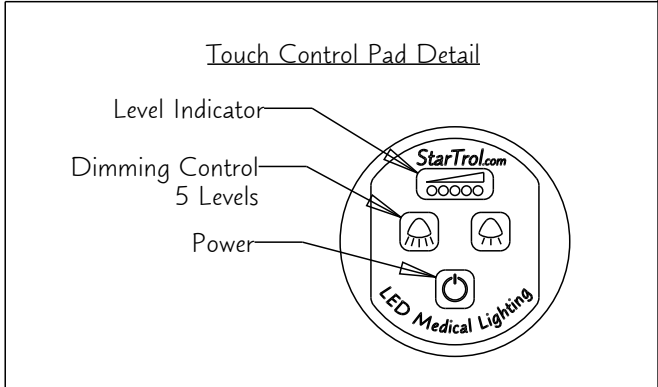

Galaxy Gen 3 8-Pod Mobile Stand Light

Galaxy Gen3 Mobile 8 Pod Specifications	
Model Number	8x4-GSM
Input Voltage	100-240 VAC
Input Current	0.67 Amps @ 120 VAC
Input Wattage	80 Watts
Light Output	140,000 Lux @ 1 Meter
Dimming	5 Levels
Weight	56 Lbs.
Power Cord Length	10'
Max Head Height	80"
Min Head Height	41"