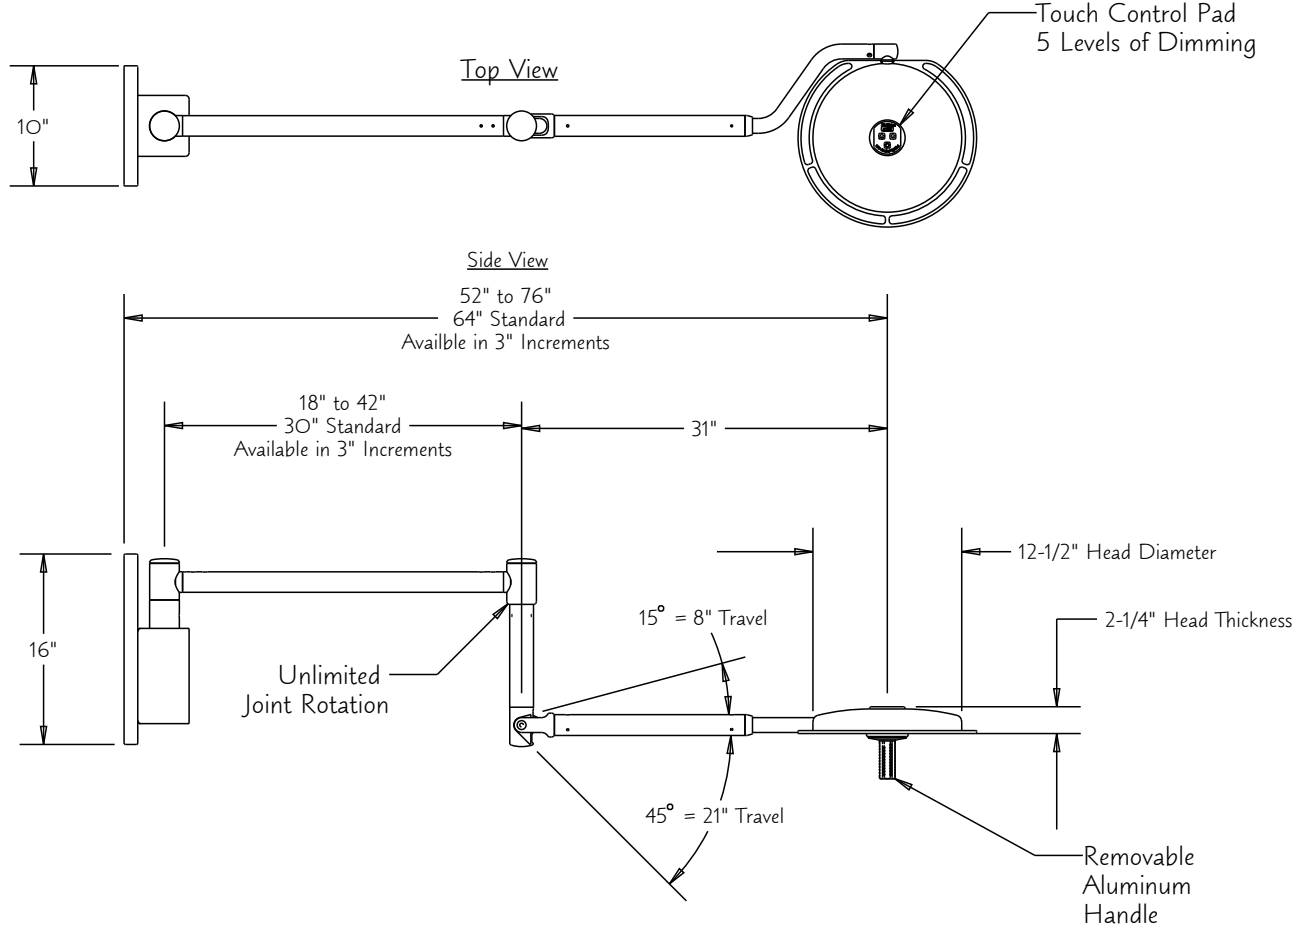

# Galaxy Gen 3 Wall Mounted 8-Pod Light

## Touch Control Pad Detail 5 Level Dimming

## Galaxy Gen3 8- Pod Specifications

Model Number	8x4-GSW
Input Voltage	100-240 VAC
Input Current	0.67 Amps @ 120 VAC
Input Wattage	80 Watts
Light Output	140,000 Lux @ 1 Meter
Dimming	5 Level Touch Sense
Weight	49 Lbs.

## Mounting Bracket

Typical Mounting Dimensions for 80" Pivot Height