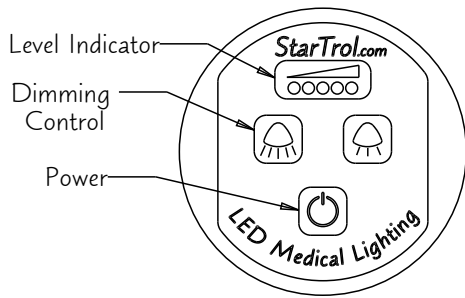

# Galaxy Gen 3 Wall Mounted 8-Pod Light

## Touch Control Pad Detail 5 Level Dimming

## Galaxy Gen3 8- Pod Specifications

Model Number	8x4-GSW
Input Voltage	100-240 VAC
Input Current	0.67 Amps @ 120 VAC
Input Wattage	80 Watts
Light Output	140,000 Lux @ 1 Meter
Dimming	5 Level Touch Sense
Weight	49 Lbs.