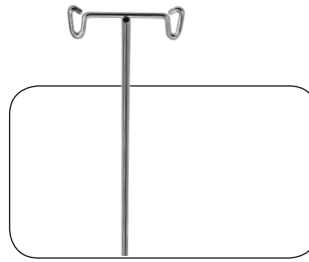

MATTRESS PAD

2½" thick black soft-vinyl mattress pad measures 26"W x 77"L. Antimicrobial.

FOWLER HEAD REST

Stainless steel construction with an adjustable range from 0° - 45°.

IV POLE

Two hook pole includes holder and storage tube.

LOWER SHELF

Stainless steel storage shelf.

O₂ HOLDER

Bracket for E-size oxygen tank. Requires lower shelf.

RESTRAINT STRAP

Blue Velcro restraint strap.

CASTERS

8" long life, double ball bearing casters.

BUMPERS

7½" rolling rubber bumpers

P-172-C shown with rolling bumpers