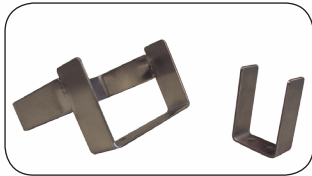

MATTRESS PAD

2½" thick black soft-vinyl mattress pad measures 26"W x 77"L. Antimicrobial.

FOWLER HEAD REST

Stainless steel construction with an adjustable range from 0° - 45°.

IV POLE

Two hook pole includes holder and storage tube.

LOWER SHELF

Stainless steel storage shelf.

O₂ HOLDER

Bracket for E-size oxygen tank. Requires lower shelf.

RESTRAINT STRAP

Blue Velcro restraint strap.

CASTERS

8" long life, double ball bearing casters.