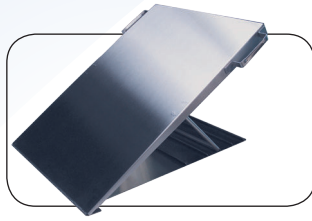

MATTRESS PAD

2½" thick black soft-vinyl mattress pad measures 26"W x 77"L. Antimicrobial.

FOWLER HEAD REST

Stainless steel construction with an adjustable range from 0° - 45°.

IV POLE

Two hook pole includes holder and storage tube.

LOWER SHELF

Stainless steel storage shelf.

O₂ HOLDER

Bracket for E-size oxygen tank. Requires lower shelf.

RESTRAINT STRAP

Blue Velcro restraint strap.

CASTERS

8" long life, double ball bearing casters.