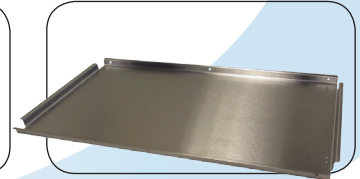

MATTRESS PAD

2½" thick black soft-vinyl mattress pad measures 26"W x 77"L. Antimicrobial.

FOWLER HEAD REST

Stainless steel construction with an adjustable range from 0° - 45°.

IV POLE

Two hook pole includes holder and storage tube.

LOWER SHELF

Stainless steel storage shelf.

O₂ HOLDER

Bracket for E-size oxygen tank. Requires lower shelf.

RESTRAINT STRAP

Blue Velcro restraint strap.

CASTERS

8" long life, double ball bearing casters.